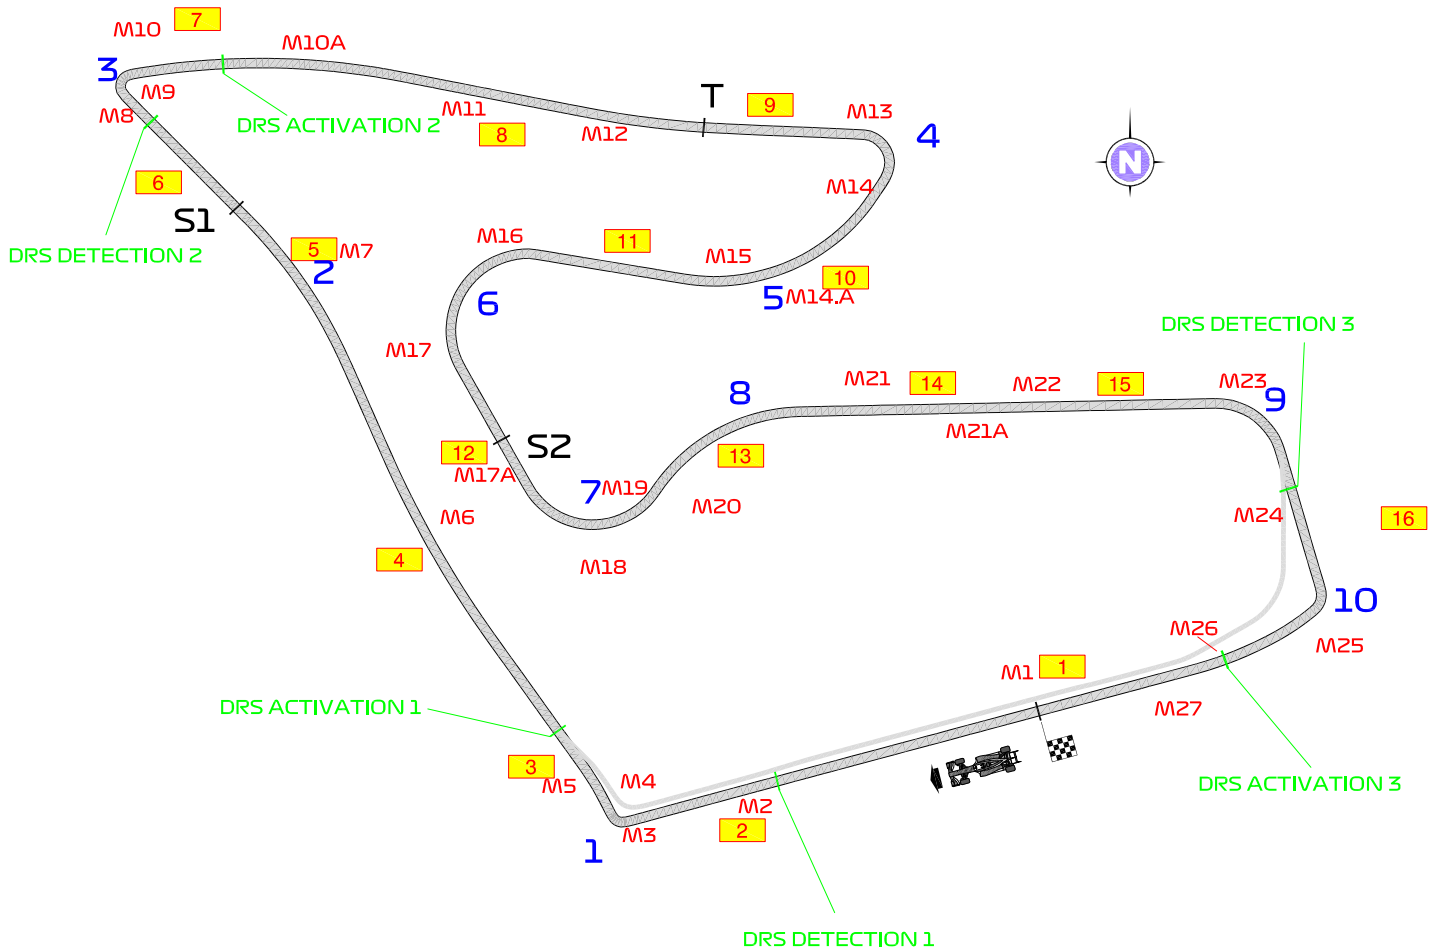

# 2023 SPIELBERG EVENT

29 June to 2 July 2023

---

<b>From</b>	The Stewards	<b>Document</b>	1
<b>To</b>	All Teams, All Officials	<b>Date</b>	29 June 2023
		<b>Time</b>	11:12

---

**Title** Circuit Map Spielberg 2023  
**Description** Circuit Map Spielberg 2023  
**Enclosed** AUSTRIA\_CIRCUIT\_23 FIA.pdf

## Circuit Map

- Start Line
- Control Line
- S1 Sector 1 [170m before T3]
- S2 Sector 2 [60m before T7]
- T Speed Trap [170m before T4]
- DRS Detection1 [160m before T1]
- DRS Activation1 [102m after T1]
- DRS Detection2 [40m before T3]
- DRS Activation2 [100m after T3]
- DRS Detection3 [120m before T10]
- DRS Activation3 [106m after T10]
- 15 Corner Numbers
- M22 Marshal Post
- FIA Marshal Light No.

Circuit Centreline Length = 4.318km